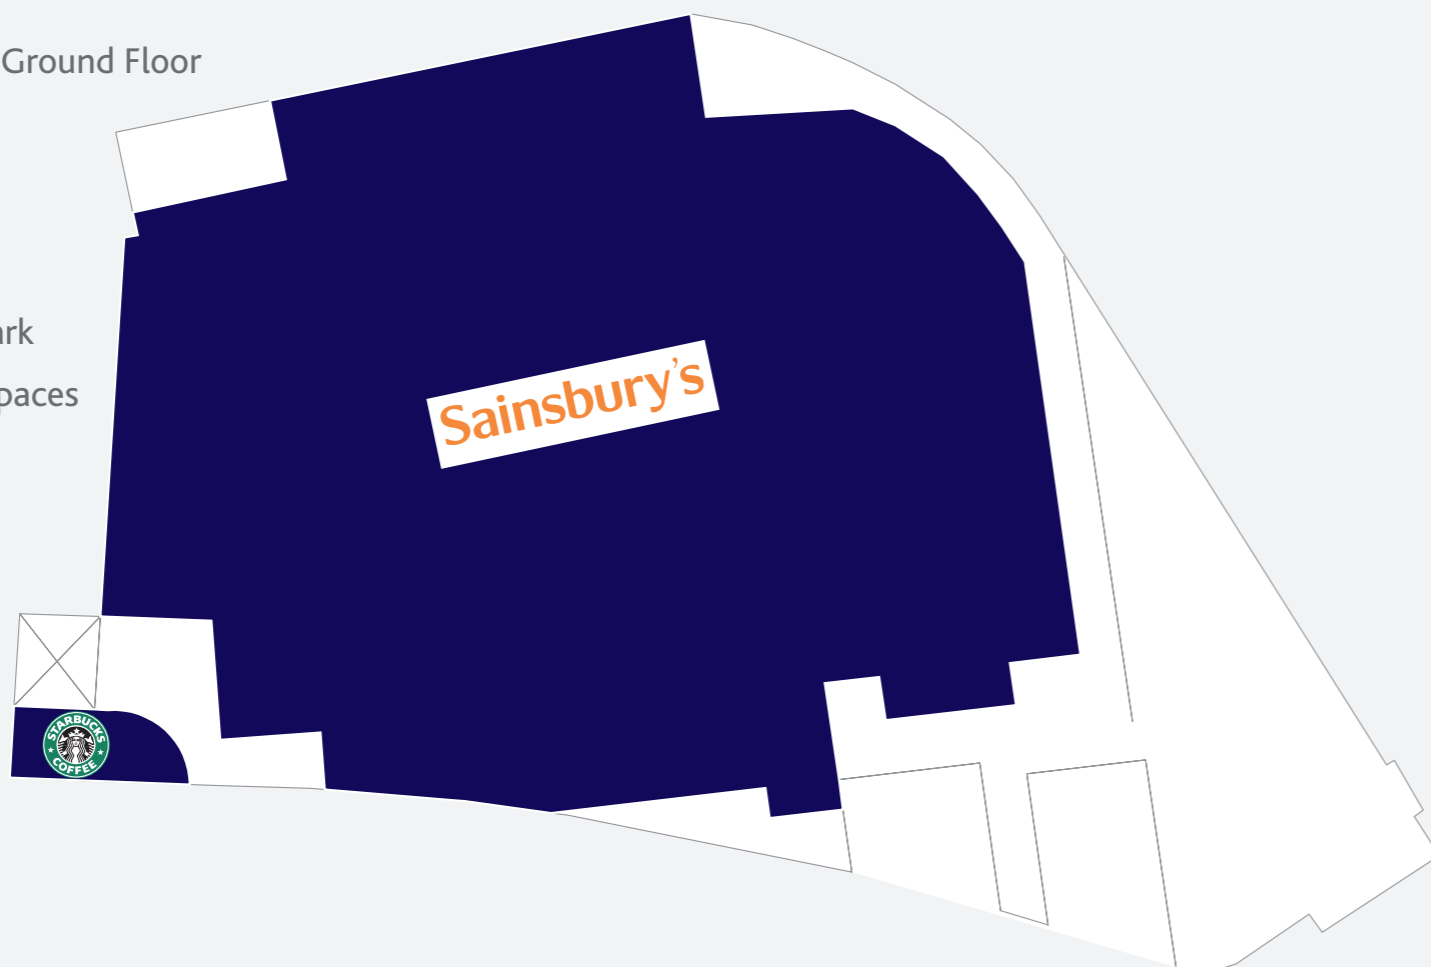

O2 Centre

London

First Floor

Lower Ground Floor

Car Park
556 Spaces

Richard Scott
T: 020 7290 4578
E: rscott@nashbond.co.uk

Richard Wassell
T: 020 7198 8880
E: richard.wassell@twentyretail.com

James Weller
T: 020 7198 8897
E: james.weller@twentyretail.com