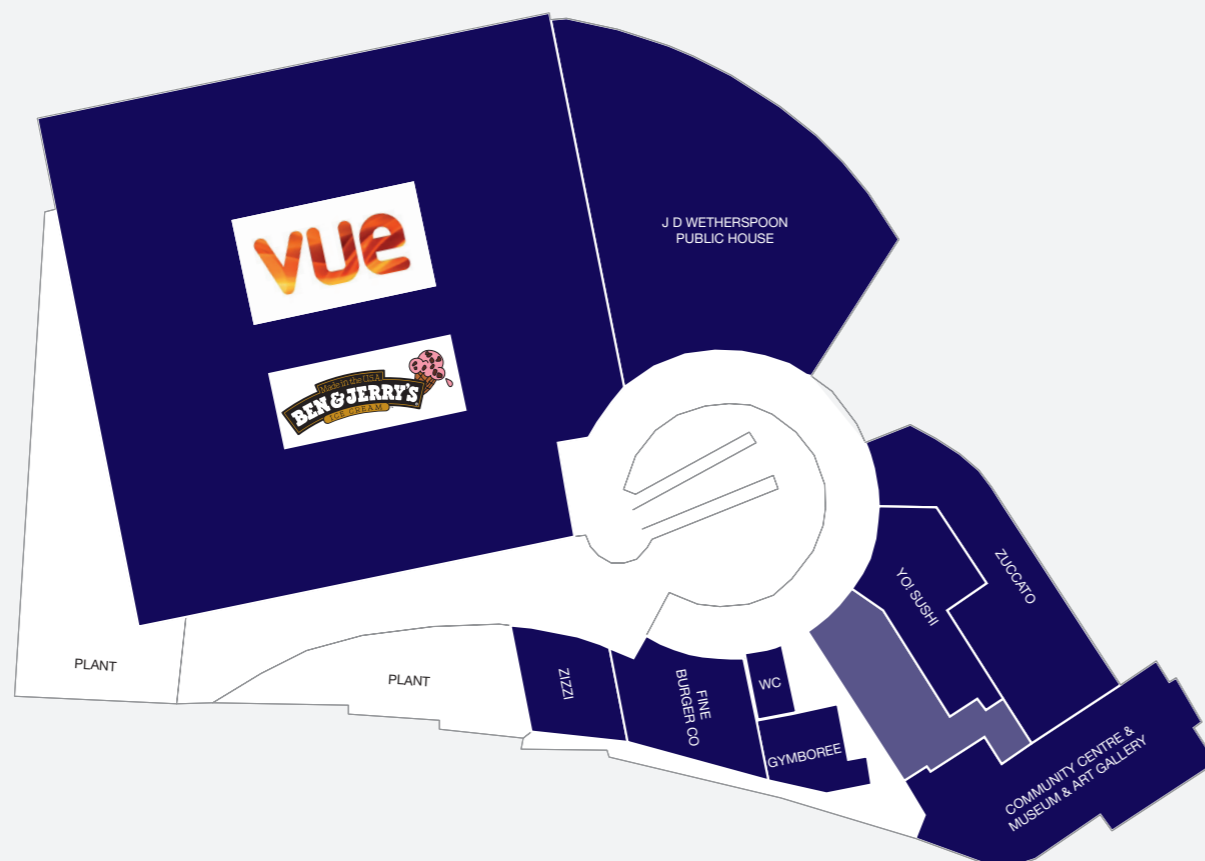

O2 Centre

London

First Floor

Lower Ground Floor

Car Park
556 Spaces

Richard Scott
T: 020 7290 4578
E: rscott@nashbond.co.uk

Richard Wassell
T: 020 7198 8880
E: richard.wassell@twentyretail.com

James Weller
T: 020 7198 8897
E: james.weller@twentyretail.com